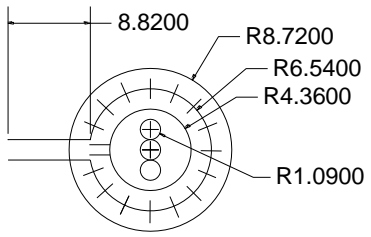

Autoclave

Evaporator

Fan

Column,
Sectioned

Compressor,
3-Stage

Transformer

Electrical & Electronics
All Dimensions are in mm