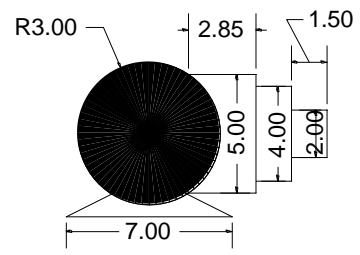

Autoclave

Evaporator

Fan

Column,
Sectioned

Compressor,
3-Stage

Transformer

Electrical & Electronics
All Dimensions are in mm