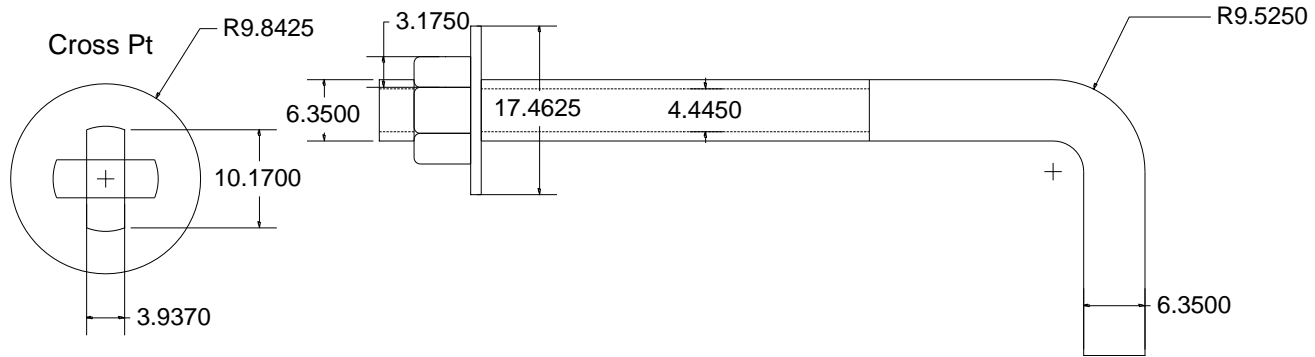

Anchor Rod

Screws

Mechanical

All Dimensions are in mm