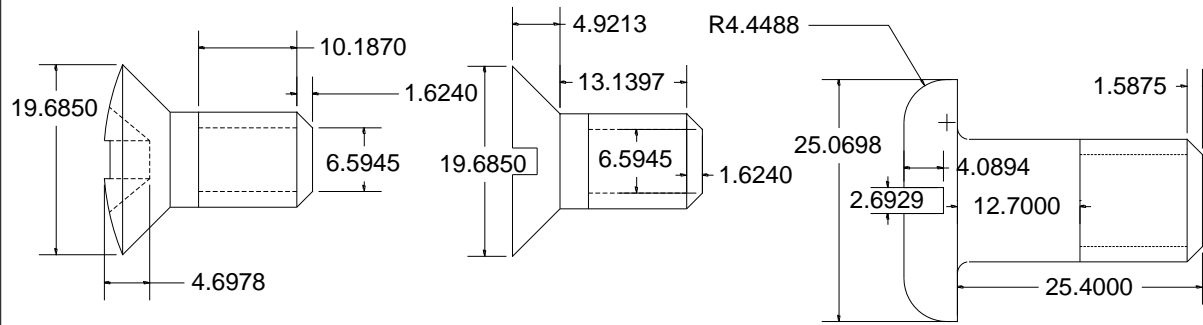

Anchor Rod

Screws

Mechanical

All Dimensions are in mm